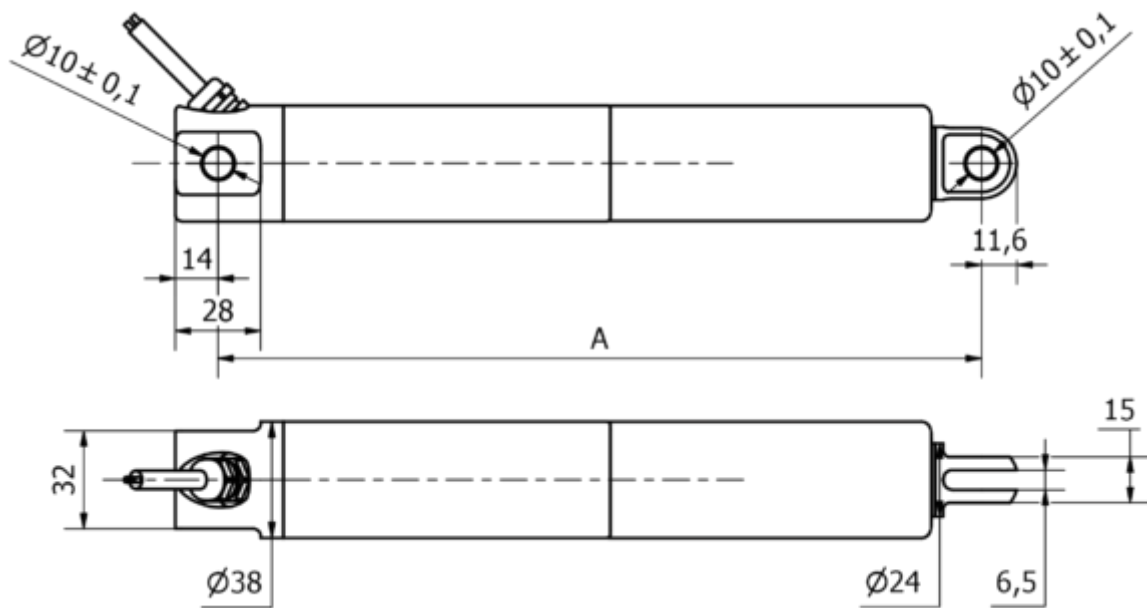

Data Sheet

Article number: 8A38225008003LCNLSN0

Description: KLEEl ine38, 250mm, 800N, 8 mm/s, Aluminium black RAL9005, IP66
24 VDC, 3 m. cable, Limit Switch, Clevis

Measures

A	= 200 + slaglængde/stroke
Cable length	= 3 m
Load speed mm/s	= 8 mm/s
Option	= Limit switch
Stroke (mm)	= 250
Voltage	= 24 V